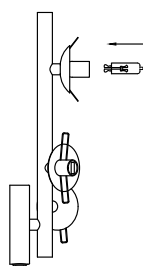

NOVA LUCE

9028862

1

Turn off the general switch

2

Drill holes & apply plastic anchors
With screws

3

Connect the wires

4

Apply the side screws

5

Apply the bulb

6

Apply the glass

7

Turn on the general switch