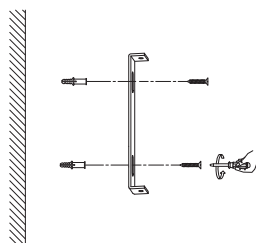

NOVA LUCE

9028862

1

Turn off the general switch

2

Drill holes & apply plastic anchors
With screws

3

Connect the wires

4

Apply the side screws

5

Apply the bulb

6

Apply the glass

7

Turn on the general switch