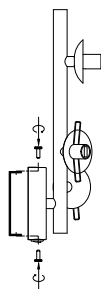

NOVA LUCE

9028862

1

Turn off the general switch

2

Drill holes & apply plastic anchors
With screws

3

Connect the wires

4

Apply the side screws

5

Apply the bulb

6

Apply the glass

7

Turn on the general switch