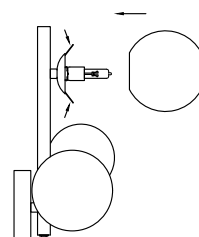

NOVA LUCE

9028862

1

Turn off the general switch

2

Drill holes & apply plastic anchors
With screws

3

Connect the wires

4

Apply the side screws

5

Apply the bulb

6

Apply the glass

7

Turn on the general switch