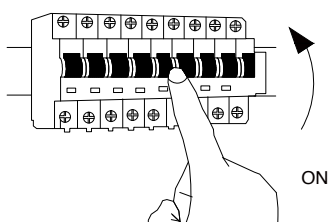

NOVA LUCE

9028862

1

Turn off the general switch

2

Drill holes & apply plastic anchors
With screws

3

Connect the wires

4

Apply the side screws

5

Apply the bulb

6

Apply the glass

7

Turn on the general switch