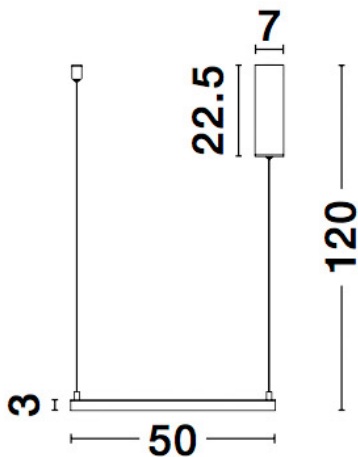

NOVA LUCE

PRODUCT DATASHEET

Version: 001

PRODUCT PHOTOGRAPH

GENERAL INFORMATION

Product Code	9990735
Collection	Decorative
Product Category	Suspension
Product Family	Eterna
Mounting Location	Ceiling
Application Environment	Indoor

DIMENSION & WEIGHT

LxWxH (cm)	D: 50 H: 120
Cut out (cm)	N/A
Weight (Kgr)	2.4

MATERIAL & COLOR

Product Color	Sandy White
Body Material	Aluminium & Acrylic

TECHNICAL DRAWING

APPLICATION & MOUNTING

Ambient Working Temp.	Max 45 oC
Type of Protection	IP20
Dimmable	Yes
Type of Dimming (Optional)	Triac
Mounting type	Ceiling
Mounting Depth (cm)	N/A
Led Module Replaceable	No
Light Source	LED

Power (Nominal)	30W
Input voltage (Nominal)	220-240Vac
Mains Frequency	50/60Hz

PHOTOMETRICAL DATA

Luminous Flux	2188 lm
Color Temperature	3000K
Light Color (Designation)	Warm White

WARRANTY

Warranty	3 Years
----------	----------------