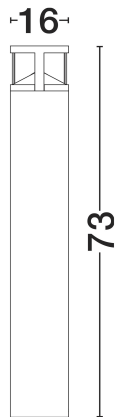

NOVA LUCE

PRODUCT DATASHEET

Version: 001

PRODUCT PHOTOGRAPH

TECHNICAL DRAWING

GENERAL INFORMATION

Product Code	9030745
Collection	Outdoor
Product Category	Bollard
Product Family	Soul
Mounting Location	Ground
Application Environment	Outdoor
Specifications	N/A

DIMENSION & WEIGHT

LxWxH (cm)	D:16 H:73 cm
Cut out (cm)	N/A
Weight (Kgr)	4.42

MATERIAL & COLOR

Product Color	Sandy Black
Body Material	Aluminium & Glass

APPLICATION & MOUNTING

Ambient Working Temp.	Max 45 oC
Type of Protection	IP65
Dimmable	No
Type of Dimming	N/A
Mounting type	Surface
Mounting Depth (cm)	N/A
Led Module Replaceable	No
Light Source	LED

Power (Nominal)	24w
Input voltage (Nominal)	220-240Vac
Mains Frequency	50/60Hz

PHOTOMETRICAL DATA

Luminous Flux	712lm
Color Temperature	3000K
Light Color (Designation)	Warm White

WARRANTY

Warranty	3 Years
----------	----------------