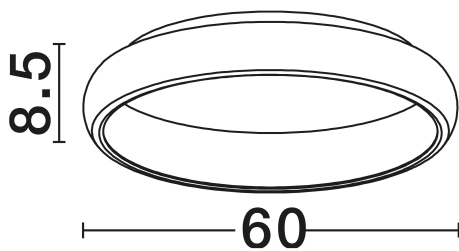

TECHNICAL DRAWING

GENERAL INFORMATION

Product Code	8105612
Collection	Indoor
Product Category	Ceiling
Product Family	Albi
Mounting Location	Ceiling
Application Environment	Indoor
Specifications	N/A

DIMENSION & WEIGHT

LxWxH (cm)	D: 61 H: 8.5
Cut Out (cm)	N/A
Weight (Kgr)	4.2

MATERIAL & COLOR

Product Color	Brown
Body Material	Aluminium & Acrylic

APPLICATION & MOUNTING

Ambient Working Temp.	Max 45°C
Type of Protection	IP20
Dimmable	Yes
Type of Dimming	Triac
Mounting type	Surface
Mounting Depth (cm)	N/A
Led Module Replaceable	No
Light Source	LED

NOVA LUCE S.A

Schimatari Viotias
32009, Greece

+30 22620 58 121
+30 22620 56 743

info@novaluce.com
www.novaluce.com