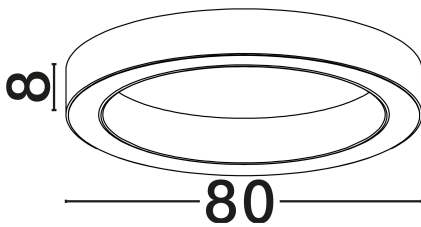

NOVA LUCE

PRODUCT DATASHEET

Version: 001

PRODUCT PHOTOGRAPH

TECHNICAL DRAWING

GENERAL INFORMATION

Product Code	9345635
Collection	Indoor
Product Category	Ceiling
Product Family	Morbido
Mounting Location	Ceiling
Application Environment	Indoor
Specifications	N/A

DIMENSION & WEIGHT

LxWxH (cm)	D1: 66 D2: 80 H: 8
Cut Out (cm)	N/A
Weight (Kgr)	5.5

MATERIAL & COLOR

Product Color	Sandy White
Body Material	Aluminium & Acrylic

APPLICATION & MOUNTING

Ambient Working Temp.	Max 45°C
Type of Protection	IP20
Dimmable	Yes
Type of Dimming	Triac
Mounting type	Surface
Mounting Depth (cm)	N/A
Led Module Replaceable	No
Light Source	LED

Power (Nominal)	59W
Input voltage (Nominal)	220-240V
Mains Frequency	50/60Hz

PHOTOMETRICAL DATA

Luminous Flux	5164lm
Color Temperature	2700-4000K
Light Color (Designation)	WW - NW

WARRANTY

Warranty	3 Years
----------	----------------