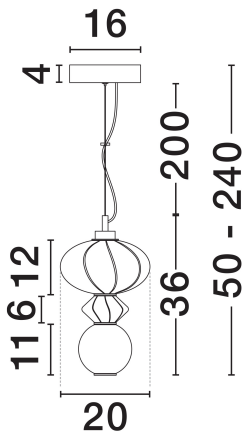

NOVA LUCE

PRODUCT DATASHEET

Version: 001

PRODUCT PHOTOGRAPH

TECHNICAL DRAWING

GENERAL INFORMATION

Product Code	9009155
Collection	Indoor
Product Category	Suspension
Product Family	Oneta
Mounting Location	Wall
Application Environment	Indoor
Specifications	N/A

DIMENSION & WEIGHT

LxWxH (cm)	D: 20 H: 240
Cut Out (cm)	N/A
Weight (Kgr)	1.6

MATERIAL & COLOR

Product Color	Sage Green, Blue & Matt Blak
Body Material	Ceramic, Metal & Glass

APPLICATION & MOUNTING

Ambient Working Temp.	Max 45°C
Type of Protection	IP20
Dimmable	Yes
Type of Dimming	Triac
Mounting type	Surface
Mounting Depth (cm)	N/A
Led Module Replaceable	No
Light Source	LED

Power (Nominal)	8W
Input voltage (Nominal)	220-240V
Mains Frequency	50/60Hz

PHOTOMETRICAL DATA

Luminous Flux	520lm
Color Temperature	3000K
Light Color (Designation)	Warm White

WARRANTY

Warranty	3 Years
----------	----------------