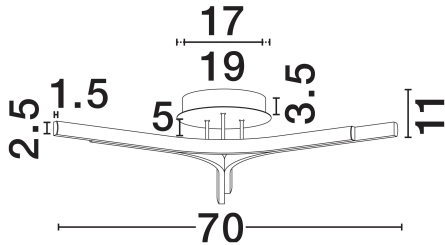

TECHNICAL DRAWING

GENERAL INFORMATION

Product Code	9100146
Collection	Indoor
Product Category	Ceiling
Product Family	Nue
Mounting Location	Wall
Application Environment	Indoor
Specifications	N/A

DIMENSION & WEIGHT

LxWxH (cm)	D: 70 H: 11
Cut Out (cm)	N/A
Weight (Kgr)	1

MATERIAL & COLOR

Product Color	Matt Black
Body Material	Aluminium & Steel

APPLICATION & MOUNTING

Ambient Working Temp.	Max 45°C
Type of Protection	IP20
Dimmable	Yes
Type of Dimming	Triac
Mounting type	Surface
Mounting Depth (cm)	N/A
Led Module Replaceable	No
Light Source	LED

NOVA LUCE S.A

Schimatari Viotias
32009, Greece

+30 22620 58 121
+30 22620 56 743

info@novaluce.com
www.novaluce.com