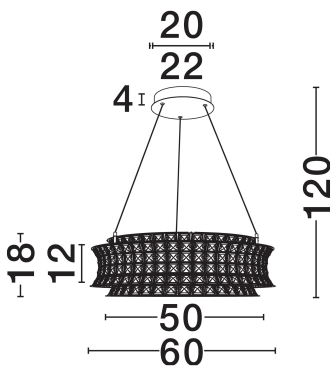

GENERAL INFORMATION

Product Code	9019773
Collection	Indoor
Product Category	Suspension
Product Family	Celysia
Mounting Location	Wall
Application Environment	Indoor
Specifications	N/A

DIMENSION & WEIGHT

LxWxH (cm)	D: 60 H: 120
Cut Out (cm)	N/A
Weight (Kgr)	8.55

MATERIAL & COLOR

Product Color	Chrome
Body Material	Metal & Crystal

APPLICATION & MOUNTING

Ambient Working Temp.	Max 45°C
Type of Protection	IP20
Dimmable	Yes
Type of Dimming	Triac
Mounting type	Surface
Mounting Depth (cm)	N/A
Led Module Replaceable	No
Light Source	LED

NOVA LUCE S.A

Schimatari Viotias
32009, Greece

+30 22620 58 121
+30 22620 56 743

info@novaluce.com
www.novaluce.com