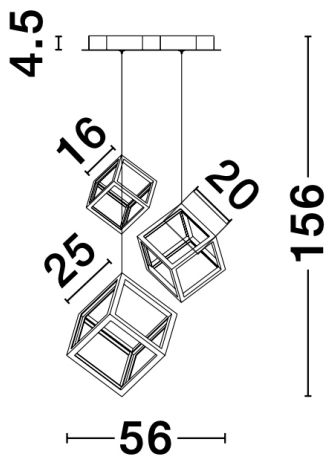

TECHNICAL DRAWING

GENERAL INFORMATION

Product Code	9818231
Collection	Decorative
Product Category	Suspension
Product Family	Gabbia
Mounting Location	Ceiling
Application Environment	Indoor

DIMENSION & WEIGHT

LxWxH (cm)	L: 56 W: 48,5 H: 156
Cut out (cm)	N/A
Weight (Kgr)	6.0

MATERIAL & COLOR

Product Color	Sandy Black
Body Material	Aluminium & Silicone

APPLICATION & MOUNTING

Ambient Working Temp.	Max 45 oC
Type of Protection	IP20
Dimmable	Yes
Type of Dimming (Optional)	Triac
Mounting type	Ceiling
Mounting Depth (cm)	N/A
Led Module Replaceable	No
Light Source	LED

NOVA LUCE S.A

Schimatari Viotias
32009, Greece

+30 22620 58 121
+30 22620 56 743

info@novaluce.com
www.novaluce.com