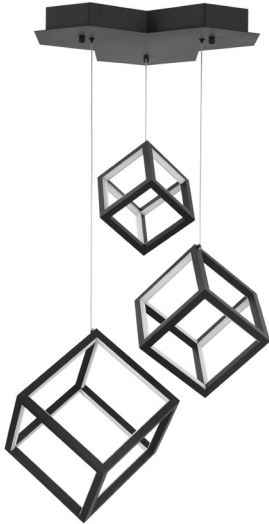

## PRODUCT PHOTOGRAPH

## DIMENSION & WEIGHT

LxWxH (cm)	L: 56 W: 48,5 H: 156
Cut out (cm)	N/A
Weight (Kgr)	6.0

## MATERIAL & COLOR

Product Color	Sandy Black
Body Material	Aluminium & Silicone