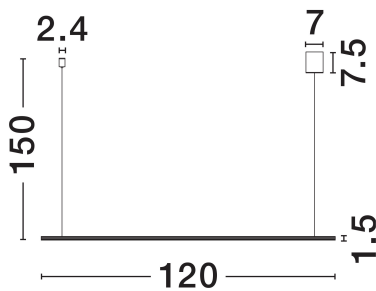

NOVA LUCE

PRODUCT DATASHEET

Version: 001

PRODUCT PHOTOGRAPH

TECHNICAL DRAWING

GENERAL INFORMATION

| | |
|-------------------------|------------|
| Product Code | 9060280 |
| Collection | Indoor |
| Product Category | Suspension |
| Product Family | Brillia |
| Mounting Location | Wall |
| Application Environment | Indoor |
| Specifications | N/A |

DIMENSION & WEIGHT

| | |
|--------------|--------------------|
| LxWxH (cm) | L: 120 W: 7 H: 150 |
| Cut Out (cm) | N/A |
| Weight (Kgr) | 0.77 |

MATERIAL & COLOR

| | |
|---------------|------------|
| Product Color | Brass Gold |
| Body Material | Aluminium |

| | |
|-------------------------|-----------------|
| Power (Nominal) | 20W |
| Input voltage (Nominal) | 220-240V |
| Mains Frequency | 50/60Hz |

PHOTOMETRICAL DATA

| | |
|---------------------------|------------------------|
| Luminous Flux | 1300lm |
| Color Temperature | 2700-3000-4000K |
| Light Color (Designation) | WW - NW |