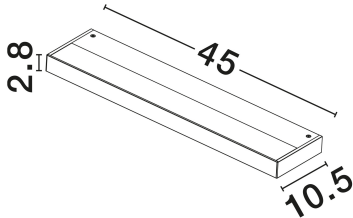

NOVA LUCE

PRODUCT DATASHEET

Version: 001

PRODUCT PHOTOGRAPH

TECHNICAL DRAWING

GENERAL INFORMATION

Product Code	9540332
Collection	Indoor
Product Category	Bathroom
Product Family	Gioco
Mounting Location	Ceiling
Application Environment	Indoor
Specifications	N/A

DIMENSION & WEIGHT

LxWxH (cm)	L: 45 W: 10.5 H: 2.8
Cut Out (cm)	N/A
Weight (Kgr)	0.6

MATERIAL & COLOR

Product Color	Sandy White
Body Material	Aluminium & Polycarbonate

APPLICATION & MOUNTING

Ambient Working Temp.	Max 45°C
Type of Protection	IP44
Dimmable	Yes
Type of Dimming	N/A
Mounting type	Surface
Mounting Depth (cm)	N/A
Led Module Replaceable	No
Light Source	LED