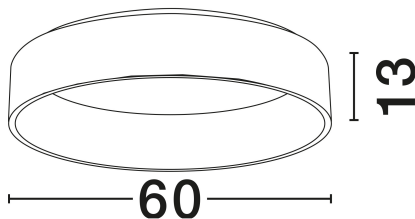

NOVA LUCE

PRODUCT DATASHEET

Version: 001

PRODUCT PHOTOGRAPH

GENERAL INFORMATION

Product Code	6167207
Collection	Indoor
Product Category	Ceiling
Product Family	Rando
Mounting Location	Ceiling
Application Environment	Indoor
Specifications	N/A

DIMENSION & WEIGHT

LxWxH (cm)	D: 60 H: 13
Cut Out (cm)	N/A
Weight (Kgr)	2.7

MATERIAL & COLOR

Product Color	Matt White
Body Material	Aluminium & Acrylic

TECHNICAL DRAWING

APPLICATION & MOUNTING

Ambient Working Temp.	Max 45°C
Type of Protection	IP20
Dimmable	No
Type of Dimming	N/A
Mounting type	Surface
Mounting Depth (cm)	N/A
Led Module Replaceable	No
Light Source	LED

Power (Nominal)	42W
Input voltage (Nominal)	220-240V
Mains Frequency	50/60Hz

PHOTOMETRICAL DATA

Luminous Flux	2691lm
Color Temperature	3000K
Light Color (Designation)	Warm White

WARRANTY

Warranty	3 Years
----------	----------------