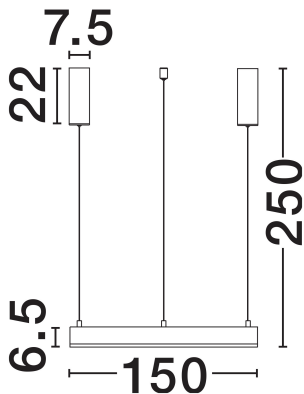

NOVA LUCE

PRODUCT DATASHEET

Version: 001

PRODUCT PHOTOGRAPH

TECHNICAL DRAWING

GENERAL INFORMATION

Product Code	9530205
Collection	Indoor
Product Category	Suspension
Product Family	Motif
Mounting Location	Wall
Application Environment	Indoor
Specifications	N/A

DIMENSION & WEIGHT

LxWxH (cm)	D: 150 H: 250
Cut Out (cm)	N/A
Weight (Kgr)	4.6

MATERIAL & COLOR

Product Color	Brass Gold
Body Material	Aluminium & Acrylic

APPLICATION & MOUNTING

Ambient Working Temp.	Max 45°C
Type of Protection	IP20
Dimmable	Yes
Type of Dimming	Triac
Mounting type	Surface
Mounting Depth (cm)	N/A
Led Module Replaceable	No
Light Source	LED

Power (Nominal)	80W
Input voltage (Nominal)	220-240V
Mains Frequency	50/60Hz

PHOTOMETRICAL DATA

Luminous Flux	6000lm
Color Temperature	3000K
Light Color (Designation)	Warm White

WARRANTY

Warranty	3 Years
----------	----------------