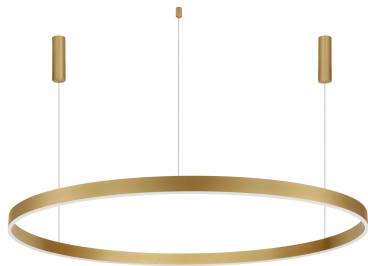

NOVA LUCE

PRODUCT DATASHEET

Version: 001

PRODUCT PHOTOGRAPH

TECHNICAL DRAWING

GENERAL INFORMATION

Product Code	9530205
Collection	Indoor
Product Category	Suspension
Product Family	Motif
Mounting Location	Wall
Application Environment	Indoor
Specifications	N/A

DIMENSION & WEIGHT

LxWxH (cm)	D: 150 H: 250
Cut Out (cm)	N/A
Weight (Kgr)	4.6

MATERIAL & COLOR

Product Color	Brass Gold
Body Material	Aluminium & Acrylic

APPLICATION & MOUNTING

Ambient Working Temp.	Max 45°C
Type of Protection	IP20
Dimmable	Yes
Type of Dimming	Triac
Mounting type	Surface
Mounting Depth (cm)	N/A
Led Module Replaceable	No
Light Source	LED