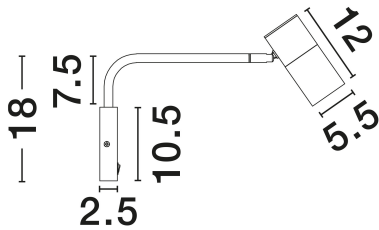

GENERAL INFORMATION

Product Code	9010221
Collection	Indoor
Product Category	Wall
Product Family	Pongo
Mounting Location	Wall
Application Environment	Indoor
Specifications	N/A

DIMENSION & WEIGHT

LxWxH (cm)	D: 10.5 H: 18
Cut Out (cm)	N/A
Weight (Kgr)	0.47

MATERIAL & COLOR

Product Color	Sandy Black & Gold
Body Material	Aluminium

APPLICATION & MOUNTING

Ambient Working Temp.	Max 45°C
Type of Protection	IP20
Dimmable	Yes
Type of Dimming	N/A
Mounting type	Surface
Mounting Depth (cm)	N/A
Led Module Replaceable	Yes
Light Source	GU10

NOVA LUCE S.A

Schimatari Viotias
32009, Greece

+30 22620 58 121
+30 22620 56 743

info@novaluce.com
www.novaluce.com