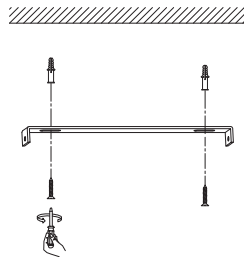

NOVA LUCE

9030950 9030951
9030952

1

Turn off the general switch

2

Drill holes & apply plastic anchors
With screws

3

Connect the wires

4

Apply side screws

5

Turn on general switch