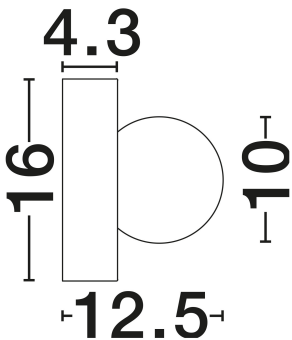

NOVA LUCE

PRODUCT DATASHEET

Version: 001

PRODUCT PHOTOGRAPH

TECHNICAL DRAWING

GENERAL INFORMATION

Product Code	9009214
Collection	Indoor
Product Category	Wall
Product Family	Orbique
Mounting Location	Wall
Application Environment	Indoor
Specifications	N/A

DIMENSION & WEIGHT

LxWxH (cm)	D: 16 W: 12.5
Cut Out (cm)	N/A
Weight (Kgr)	0.735

MATERIAL & COLOR

Product Color	Mocha & Opal
Body Material	Ceramic & Glass

APPLICATION & MOUNTING

Ambient Working Temp.	Max 45°C
Type of Protection	IP44
Dimmable	Yes
Type of Dimming	N/A
Mounting type	Surface
Mounting Depth (cm)	N/A
Led Module Replaceable	Yes
Light Source	G9

Power (Nominal)	1x5W
Input voltage (Nominal)	100-240V
Mains Frequency	50/60Hz

PHOTOMETRICAL DATA

Luminous Flux	N/A
Color Temperature	N/A
Light Color (Designation)	N/A

WARRANTY

Warranty	3 Years
----------	----------------