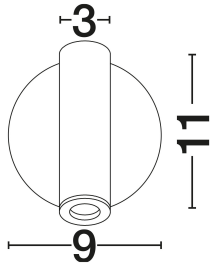

NOVA LUCE

PRODUCT DATASHEET

Version: 001

PRODUCT PHOTOGRAPH

GENERAL INFORMATION

Product Code	8140523
Collection	Indoor
Product Category	Wall
Product Family	Laredo
Mounting Location	Wall
Application Environment	Indoor
Specifications	N/A

DIMENSION & WEIGHT

LxWxH (cm)	L: 11 W: 9 H: 11
Cut Out (cm)	N/A
Weight (Kgr)	0.38

MATERIAL & COLOR

Product Color	Black
Body Material	Aluminium

TECHNICAL DRAWING

APPLICATION & MOUNTING

Ambient Working Temp.	Max 45°C
Type of Protection	IP20
Dimmable	No
Type of Dimming	N/A
Mounting type	Surface
Mounting Depth (cm)	N/A
Led Module Replaceable	No
Light Source	LED