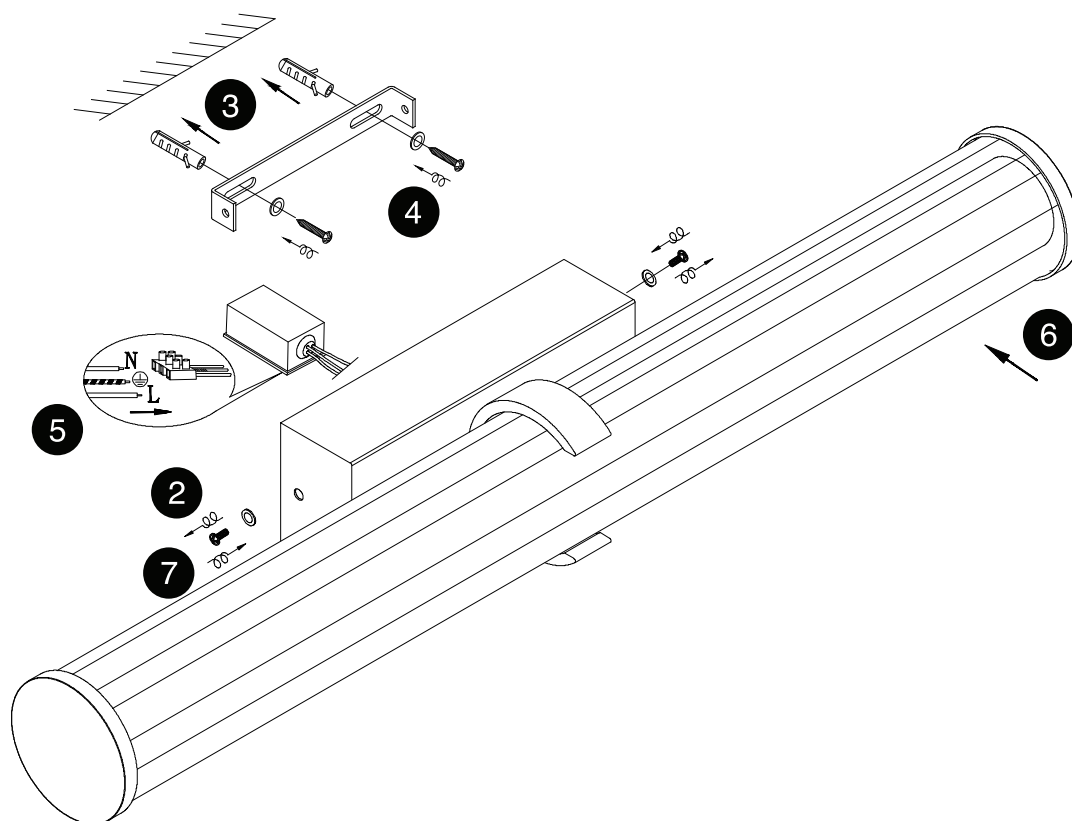

NOVA LUCE

9236401

1

8

1. Turn off the general switch

2. Drill holes

3. Apply plastic anchors

4. Apply screws

5. Connect the wires

6. Apply the product on the wall

7. Tight it up with the top screws

8. Turn on the general switch