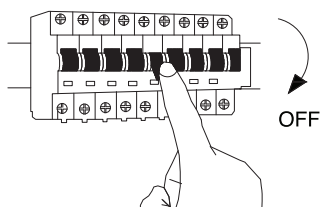

NOVA LUCE

9236401

1

8

1. Turn off the general switch

2. Drill holes

3. Apply plastic anchors

4. Apply screws

5. Connect the wires

6. Apply the product on the wall

7. Tight it up with the top screws

8. Turn on the general switch