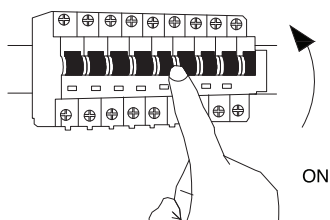

NOVA LUCE

9236401

1

8

1. Turn off the general switch

2. Drill holes

3. Apply plastic anchors

4. Apply screws

5. Connect the wires

6. Apply the product on the wall

7. Tight it up with the top screws

8. Turn on the general switch