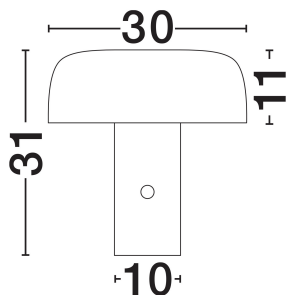

NOVA LUCE

PRODUCT DATASHEET

Version: 001

PRODUCT PHOTOGRAPH

TECHNICAL DRAWING

GENERAL INFORMATION

Product Code	9268028
Collection	Indoor
Product Category	Table
Product Family	Noelia
Mounting Location	Table
Application Environment	Indoor
Specifications	N/A

DIMENSION & WEIGHT

LxWxH (cm)	D: 30 H: 31
Cut Out (cm)	N/A
Weight (Kgr)	2.2

MATERIAL & COLOR

Product Color	Cream
Body Material	Steel, Aluminium &Acrylic

APPLICATION & MOUNTING

Ambient Working Temp.	Max 45°C
Type of Protection	IP20
Dimmable	Yes
Type of Dimming	Triac
Mounting type	Surface
Mounting Depth (cm)	N/A
Led Module Replaceable	No
Light Source	LED

Power (Nominal)	17W
Input voltage (Nominal)	220-240V
Mains Frequency	50/60Hz

PHOTOMETRICAL DATA

Luminous Flux	892lm
Color Temperature	2700K
Light Color (Designation)	Warm White

WARRANTY

Warranty	3 Years
----------	----------------