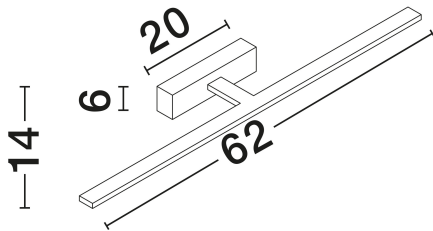

NOVA LUCE

PRODUCT DATASHEET

Version: 001

PRODUCT PHOTOGRAPH

GENERAL INFORMATION

Product Code	9053201
Collection	Indoor
Product Category	Bathroom
Product Family	Mondrian
Mounting Location	Ceiling
Application Environment	Indoor
Specifications	N/A

DIMENSION & WEIGHT

LxWxH (cm)	L: 62 W: 14 H: 6
Cut Out (cm)	N/A
Weight (Kgr)	0.94

MATERIAL & COLOR

Product Color	Sandy White
Body Material	Aluminium & Acrylic

TECHNICAL DRAWING

APPLICATION & MOUNTING

Ambient Working Temp.	Max 45°C
Type of Protection	IP44
Dimmable	Yes
Type of Dimming	N/A
Mounting type	Surface
Mounting Depth (cm)	N/A
Led Module Replaceable	No
Light Source	LED