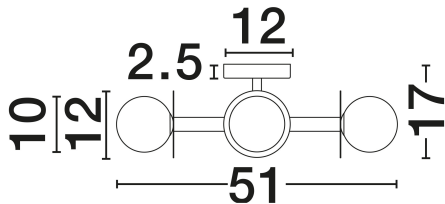

NOVA LUCE

PRODUCT DATASHEET

Version: 001

PRODUCT PHOTOGRAPH

GENERAL INFORMATION

Product Code	9043316
Collection	Indoor
Product Category	Ceiling
Product Family	Pielo
Mounting Location	Ceiling
Application Environment	Indoor
Specifications	N/A

DIMENSION & WEIGHT

LxWxH (cm)	L: 51 W: 37 H: 17
Cut Out (cm)	N/A
Weight (Kgr)	1.5

MATERIAL & COLOR

Product Color	Opal & Sandy Black
Body Material	Glass & Metal

TECHNICAL DRAWING

APPLICATION & MOUNTING

Ambient Working Temp.	Max 45°C
Type of Protection	IP20
Dimmable	Yes
Type of Dimming	N/A
Mounting type	Surface
Mounting Depth (cm)	N/A
Led Module Replaceable	Yes
Light Source	G9

Power (Nominal)	4x5W
Input voltage (Nominal)	100-240V
Mains Frequency	50/60Hz

PHOTOMETRICAL DATA

Luminous Flux	N/A
Color Temperature	N/A
Light Color (Designation)	N/A

WARRANTY

Warranty	3 Years
----------	----------------