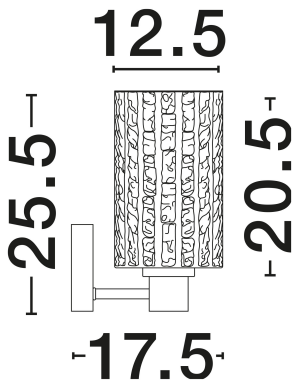

NOVA LUCE

PRODUCT DATASHEET

Version: 001

PRODUCT PHOTOGRAPH

TECHNICAL DRAWING

GENERAL INFORMATION

Product Code	9009277
Collection	Indoor
Product Category	Wall
Product Family	Certa
Mounting Location	Wall
Application Environment	Indoor
Specifications	N/A

DIMENSION & WEIGHT

LxWxH (cm)	L: 12.5 W: 17.5 H: 25.5
Cut Out (cm)	N/A
Weight (Kgr)	1.1

MATERIAL & COLOR

Product Color	Clear Structured & Gold
Body Material	Glass & Metal

APPLICATION & MOUNTING

Ambient Working Temp.	Max 45°C
Type of Protection	IP20
Dimmable	Yes
Type of Dimming	N/A
Mounting type	Surface
Mounting Depth (cm)	N/A
Led Module Replaceable	Yes
Light Source	E27

Power (Nominal)	1x12W
Input voltage (Nominal)	100-240V
Mains Frequency	50/60Hz

PHOTOMETRICAL DATA

Luminous Flux	N/A
Color Temperature	N/A
Light Color (Designation)	N/A

WARRANTY

Warranty	3 Years
----------	----------------