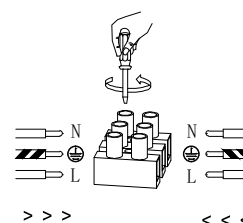

NOVA LUCE

9009178

1

Turn off the general switch

2

Drill holes & apply plastic anchors
With screws

3

Connect the wires

4

Apply the side screws

5

Instal glass shade

6

Turn on the general switch