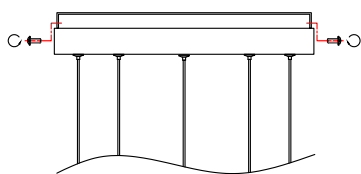

NOVA LUCE

9009178

1

Turn off the general switch

2

Drill holes & apply plastic anchors
With screws

3

Connect the wires

4

Apply the side screws

5

Instal glass shade

6

Turn on the general switch