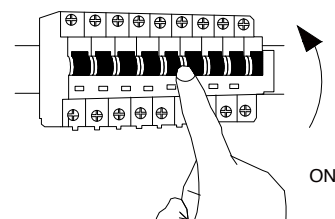

NOVA LUCE

9009178

1

Turn off the general switch

2

Drill holes & apply plastic anchors
With screws

3

Connect the wires

4

Apply the side screws

5

Instal glass shade

6

Turn on the general switch