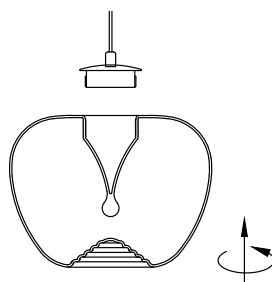

NOVA LUCE

9009178

1

Turn off the general switch

2

Drill holes & apply plastic anchors
With screws

3

Connect the wires

4

Apply the side screws

5

Instal glass shade

6

Turn on the general switch