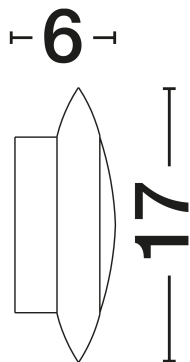

NOVA LUCE

PRODUCT DATASHEET

Version: 001

PRODUCT PHOTOGRAPH

GENERAL INFORMATION

Product Code	9695116
Collection	Indoor
Product Category	Ceiling
Product Family	Apiro
Mounting Location	Ceiling
Application Environment	Indoor
Specifications	N/A

DIMENSION & WEIGHT

LxWxH (cm)	D: 17 H: 6
Cut Out (cm)	N/A
Weight (Kgr)	0.667

MATERIAL & COLOR

Product Color	Brass Gold
Body Material	Aluminium & Acrylic

TECHNICAL DRAWING

APPLICATION & MOUNTING

Ambient Working Temp.	Max 45°C
Type of Protection	IP20
Dimmable	No
Type of Dimming	N/A
Mounting type	Surface
Mounting Depth (cm)	N/A
Led Module Replaceable	No
Light Source	LED

Power (Nominal)	8W
Input voltage (Nominal)	220-240V
Mains Frequency	50/60Hz

PHOTOMETRICAL DATA

Luminous Flux	713lm
Color Temperature	3000K
Light Color (Designation)	Warm White

WARRANTY

Warranty	3 Years
----------	----------------