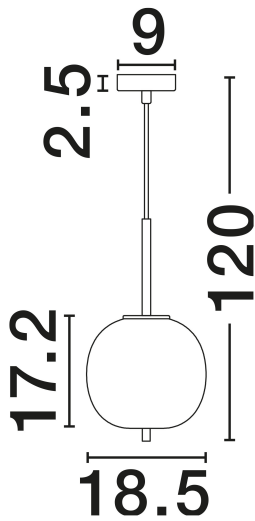

NOVA LUCE

PRODUCT DATASHEET

Version: 001

PRODUCT PHOTOGRAPH

TECHNICAL DRAWING

GENERAL INFORMATION

Product Code	9624074
Collection	Indoor
Product Category	Suspension
Product Family	Lato
Mounting Location	Ceiling
Application Environment	Indoor
Specifications	N/A

DIMENSION & WEIGHT

LxWxH (cm)	D: 18.5 H: 120
Cut Out (cm)	N/A
Weight (Kgr)	0.9

MATERIAL & COLOR

Product Color	Opal & Black
Body Material	Glass & Metal

APPLICATION & MOUNTING

Ambient Working Temp.	Max 45°C
Type of Protection	IP20
Dimmable	Yes
Type of Dimming	N/A
Mounting type	Surface
Mounting Depth (cm)	N/A
Led Module Replaceable	Yes
Light Source	?27

Power (Nominal)	1x5W
Input voltage (Nominal)	100-240V
Mains Frequency	50/60Hz

PHOTOMETRICAL DATA

Luminous Flux	N/A
Color Temperature	N/A
Light Color (Designation)	N/A

WARRANTY

Warranty	3 Years
----------	----------------