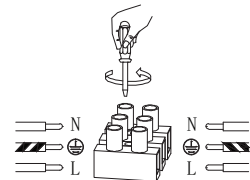

NOVA LUCE

9426732

1

Turn off the general switch

2

Drill holes Apply Plastic Anchors
With Screws

3

Connect The Wires

4

Apply The Side Screws

5

Turn on the general switch