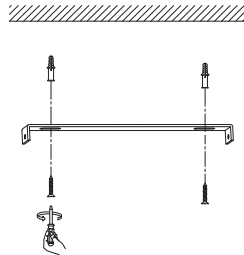

NOVA LUCE

9426732

1

Turn off the general switch

2

Drill holes Apply Plastic Anchors
With Screws

3

Connect The Wires

4

Apply The Side Screws

5

Turn on the general switch