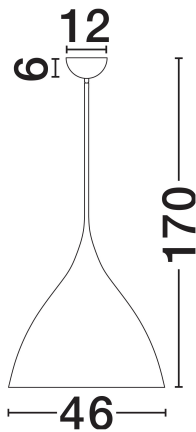

NOVA LUCE

PRODUCT DATASHEET

Version: 001

PRODUCT PHOTOGRAPH

TECHNICAL DRAWING

GENERAL INFORMATION

Product Code	9695295
Collection	Indoor
Product Category	Suspension
Product Family	Syntopia
Mounting Location	Wall
Application Environment	Indoor
Specifications	N/A

DIMENSION & WEIGHT

LxWxH (cm)	D: 46 H: 178
Cut Out (cm)	N/A
Weight (Kgr)	2.5

MATERIAL & COLOR

Product Color	Sandy Black
Body Material	Metal

APPLICATION & MOUNTING

Ambient Working Temp.	Max 45°C
Type of Protection	IP20
Dimmable	N/A
Type of Dimming	N/A
Mounting type	Surface
Mounting Depth (cm)	N/A
Led Module Replaceable	Yes
Light Source	E27