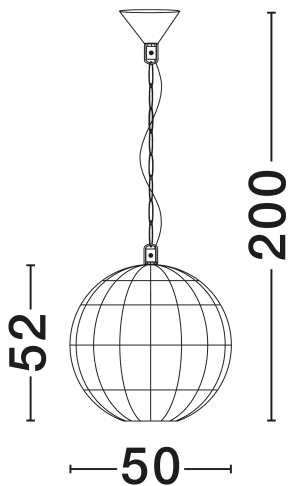

NOVA LUCE

PRODUCT DATASHEET

Version: 001

PRODUCT PHOTOGRAPH

TECHNICAL DRAWING

GENERAL INFORMATION

Product Code	9586524
Collection	Indoor
Product Category	Suspension
Product Family	Bola
Mounting Location	Ceiling
Application Environment	Indoor
Specifications	N/A

DIMENSION & WEIGHT

LxWxH (cm)	D: 50 H1: 52 H2: 200
Cut Out (cm)	N/A
Weight (Kgr)	2.75

MATERIAL & COLOR

Product Color	Natural
Body Material	Dried Hyacinth & Fabric

APPLICATION & MOUNTING

Ambient Working Temp.	Max 45°C
Type of Protection	IP20
Dimmable	Yes
Type of Dimming	N/A
Mounting type	Surface
Mounting Depth (cm)	N/A
Led Module Replaceable	Yes
Light Source	E27

Power (Nominal)	1x12W
Input voltage (Nominal)	100-240V
Mains Frequency	50/60Hz

PHOTOMETRICAL DATA

Luminous Flux	N/A
Color Temperature	N/A
Light Color (Designation)	N/A

WARRANTY

Warranty	3 Years
----------	----------------