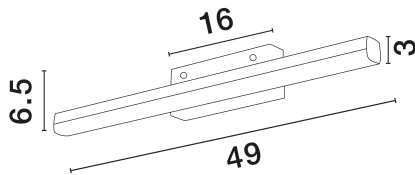

NOVA LUCE

PRODUCT DATASHEET

Version: 001

PRODUCT PHOTOGRAPH

GENERAL INFORMATION

Product Code	787013
Collection	Indoor
Product Category	Bathroom
Product Family	Willow
Mounting Location	Ceiling
Application Environment	Indoor
Specifications	N/A

DIMENSION & WEIGHT

LxWxH (cm)	L: 49 W: 7.5 H: 6.5
Cut Out (cm)	N/A
Weight (Kgr)	0.57

MATERIAL & COLOR

Product Color	Black
Body Material	Aluminium & Acrylic

TECHNICAL DRAWING

APPLICATION & MOUNTING

Ambient Working Temp.	Max 45°C
Type of Protection	IP44
Dimmable	Yes
Type of Dimming	N/A
Mounting type	Surface
Mounting Depth (cm)	N/A
Led Module Replaceable	No
Light Source	LED

NOVA LUCE S.A

Schimatari Viotias
32009, Greece

+30 22620 58 121
+30 22620 56 743

info@novaluce.com
www.novaluce.com