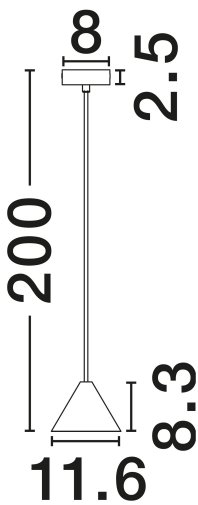

NOVA LUCE

PRODUCT DATASHEET

Version: 001

PRODUCT PHOTOGRAPH

TECHNICAL DRAWING

GENERAL INFORMATION

Product Code	9011430
Collection	Indoor
Product Category	Suspension
Product Family	Conico
Mounting Location	Suspension
Application Environment	Indoor
Specifications	N/A

DIMENSION & WEIGHT

LxWxH (cm)	D: 11.6 H: 200
Cut Out (cm)	N/A
Weight (Kgr)	0.3

MATERIAL & COLOR

Product Color	Oxide Gold & Black
Body Material	Aluminium

APPLICATION & MOUNTING

Ambient Working Temp.	Max 45°C
Type of Protection	IP20
Dimmable	Yes
Type of Dimming	N/A
Mounting type	Surface
Mounting Depth (cm)	N/A
Led Module Replaceable	Yes
Light Source	MR16/GU10

Power (Nominal)	1x10W
Input voltage (Nominal)	100-240V
Mains Frequency	50/60Hz

PHOTOMETRICAL DATA

Luminus Flux	N/A
Color Temperature	N/A
Light Color (Designation)	N/A

WARRANTY

Warranty	3 Years
----------	----------------