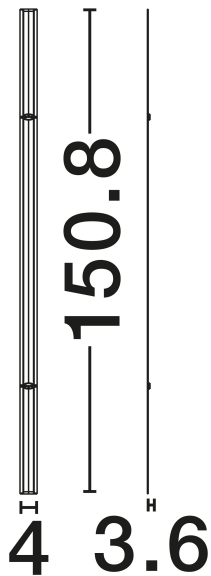

NOVA LUCE

PRODUCT DATASHEET

Version: 001

PRODUCT PHOTOGRAPH

TECHNICAL DRAWING

GENERAL INFORMATION

| | |
|-------------------------|---------|
| Product Code | 9980615 |
| Collection | Indoor |
| Product Category | Ceiling |
| Product Family | Invento |
| Mounting Location | Wall |
| Application Environment | Indoor |
| Specifications | N/A |

DIMENSION & WEIGHT

| | |
|--------------|----------------------|
| LxWxH (cm) | L: 150.8 W: 4 H: 3.6 |
| Cut Out (cm) | N/A |
| Weight (Kgr) | 0 |

MATERIAL & COLOR

| | |
|---------------|-----------|
| Product Color | White |
| Body Material | Aluminium |

| | |
|-------------------------|-----------------|
| Power (Nominal) | 35W |
| Input voltage (Nominal) | 220-240V |
| Mains Frequency | 50/60Hz |

PHOTOMETRICAL DATA

| | |
|---------------------------|-------------------|
| Luminous Flux | 2400lm |
| Color Temperature | 3000K |
| Light Color (Designation) | Warm White |