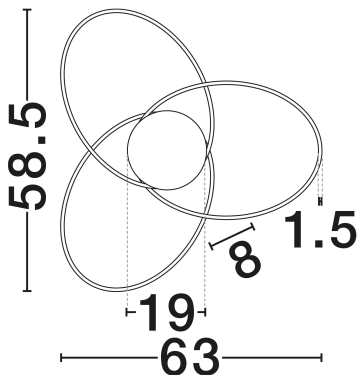

NOVA LUCE

PRODUCT DATASHEET

Version: 001

PRODUCT PHOTOGRAPH

TECHNICAL DRAWING

GENERAL INFORMATION

Product Code	9081826
Collection	Indoor
Product Category	Wall
Product Family	Aveo
Mounting Location	Wall
Application Environment	Indoor
Specifications	N/A

DIMENSION & WEIGHT

LxWxH (cm)	L: 63 W: 8 H: 58.5
Cut Out (cm)	N/A
Weight (Kgr)	1.52

MATERIAL & COLOR

Product Color	Sandy Black & Gold
Body Material	Aluminium & Acrylic & Steel

APPLICATION & MOUNTING

Ambient Working Temp.	Max 45°C
Type of Protection	IP20
Dimmable	Yes
Type of Dimming	Triac
Mounting type	Surface
Mounting Depth (cm)	N/A
Led Module Replaceable	No
Light Source	LED

Power (Nominal)	48W
Input voltage (Nominal)	220-240V
Mains Frequency	50/60Hz

PHOTOMETRICAL DATA

Luminous Flux	2380lm
Color Temperature	3200K
Light Color (Designation)	Warm White

WARRANTY

Warranty	3 Years
----------	----------------