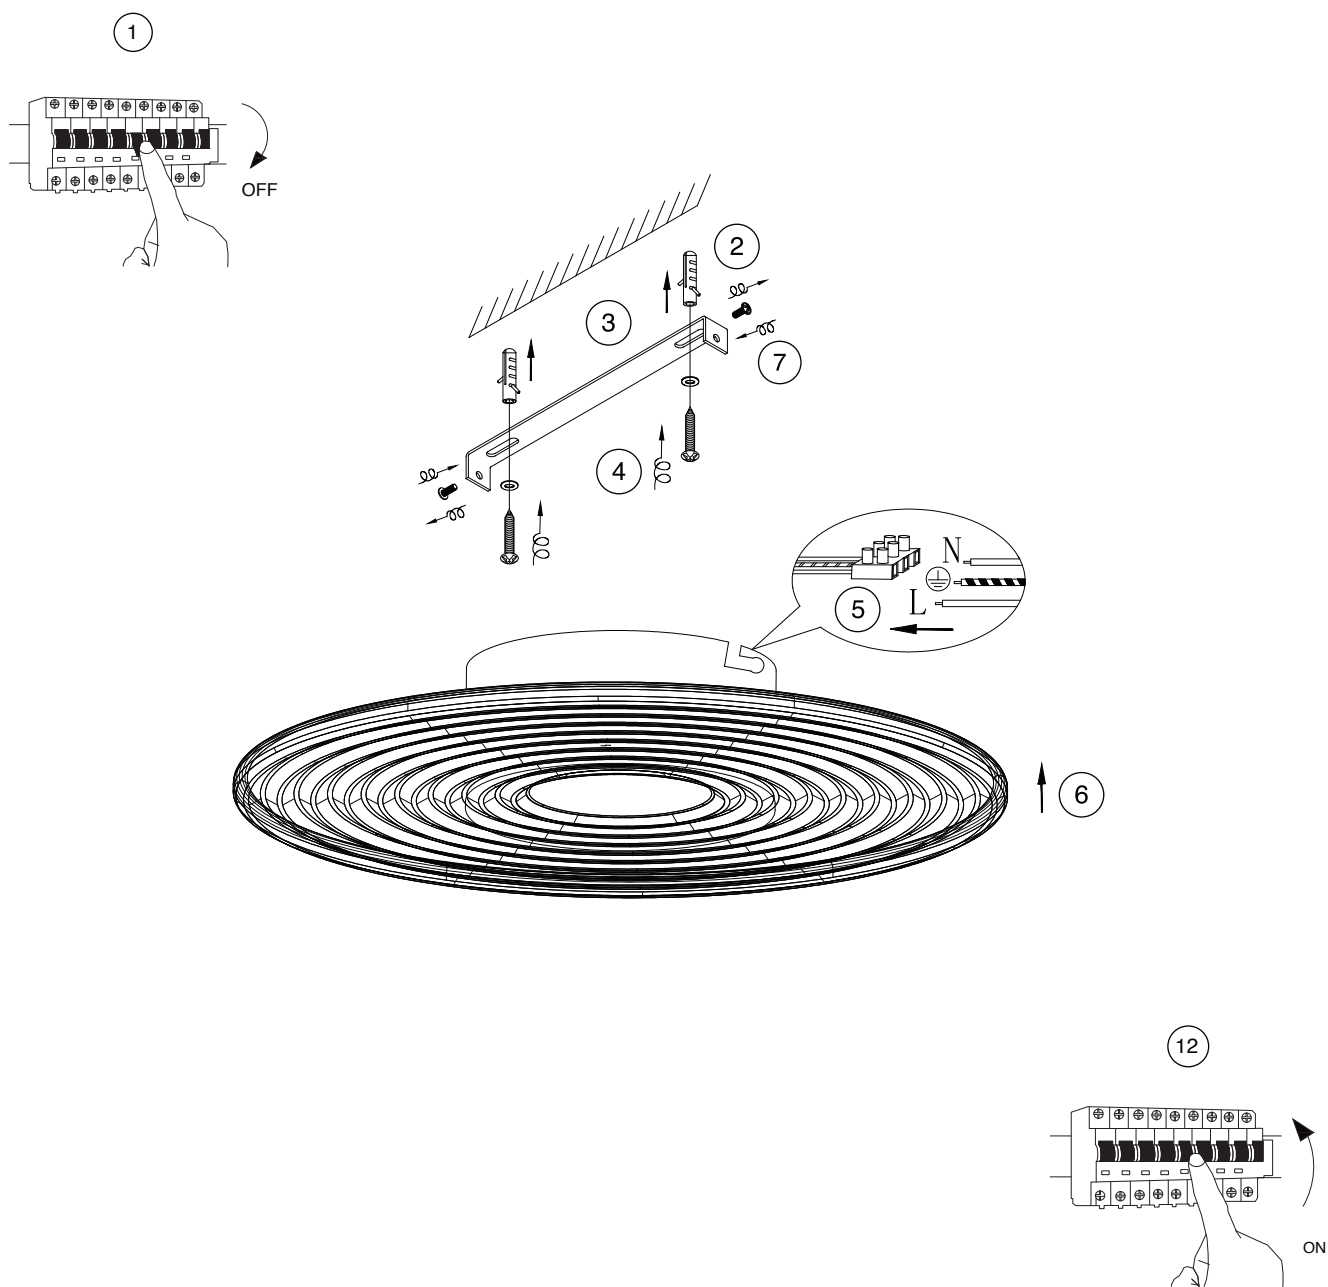

NOVA LUCE

9236398 9236498

1. Turn off the general switch
2. Drill holes
3. Apply plastic anchors
4. Apply screws
5. Connect wires
6. Put the canopy in place
7. Apply side screws
8. Turn on general switch