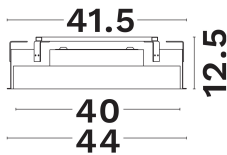

TECHNICAL DRAWING

COMPATIBLE WITH

— On/Off Driver: N/A

— Triac Driver: N/A

— Dali Driver: N/A

GENERAL INFORMATION

Product Code	9058112
Product Category	Downlights-Commercial
Product Family	Perfect Profiles
Mounting Location	Ceiling
Application Environment	Indoor

DIMENSION & WEIGHT

LxWxH (cm)	D: 40 H: 12.5 cm
Cut out (cm)	42
Weight (Kgr)	N/A

MATERIAL & COLOR

Product Color	Black
Body Material	Aluminium
Cover Material	N/A

APPLICATION & MOUNTING

Ambient Working Temp.	45 C
Type of Protection	IP20
Protection Class IK	IK03
Dimmable	Yes
Type of Dimming (Optional)	Dimming With Controller
Mounting type	Recessed
Mounting Depth (cm)	Ceiling
Led Module Replaceable	No
Light Source	Led
Adjustable	Yes

NOVA LUCE S.A

Schimatari Viotias
32009, Greece

+30 22620 58 121
+30 22620 56 743

info@novaluce.com
www.novaluce.com