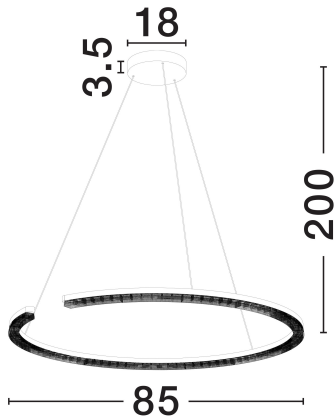

NOVA LUCE

PRODUCT DATASHEET

Version: 001

PRODUCT PHOTOGRAPH

TECHNICAL DRAWING

GENERAL INFORMATION

Product Code	9030956
Collection	Indoor
Product Category	Suspension
Product Family	Greamy
Mounting Location	Wall
Application Environment	Indoor
Specifications	N/A

DIMENSION & WEIGHT

LxWxH (cm)	D: 85 H: 200
Cut Out (cm)	N/A
Weight (Kgr)	2.7

MATERIAL & COLOR

Product Color	Sandy Black
Body Material	Aluminium

APPLICATION & MOUNTING

Ambient Working Temp.	Max 45°C
Type of Protection	IP20
Dimmable	Yes
Type of Dimming	Triac
Mounting type	Surface
Mounting Depth (cm)	N/A
Led Module Replaceable	No
Light Source	LED

Power (Nominal)	43W
Input voltage (Nominal)	220-240V
Mains Frequency	50/60Hz

PHOTOMETRICAL DATA

Luminous Flux	2795lm
Color Temperature	3000K
Light Color (Designation)	Warm White

WARRANTY

Warranty	3 Years
----------	----------------