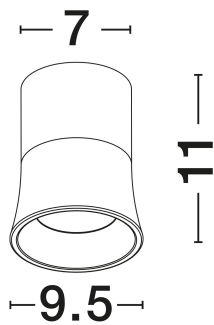

NOVA LUCE

PRODUCT DATASHEET

Version: 001

PRODUCT PHOTOGRAPH

GENERAL INFORMATION

Product Code	9919112
Collection	Indoor
Product Category	Ceiling
Product Family	Aku
Mounting Location	Ceiling
Application Environment	Indoor
Specifications	N/A

DIMENSION & WEIGHT

LxWxH (cm)	D: 9.5 H: 11
Cut Out (cm)	N/A
Weight (Kgr)	0.42

MATERIAL & COLOR

Product Color	Red
Body Material	Concrete

TECHNICAL DRAWING

APPLICATION & MOUNTING

Ambient Working Temp.	Max 45°C
Type of Protection	IP20
Dimmable	Yes
Type of Dimming	N/A
Mounting type	Surface
Mounting Depth (cm)	N/A
Led Module Replaceable	Yes
Light Source	GU10

NOVA LUCE S.A

Schimatari Viotias
32009, Greece

+30 22620 58 121
+30 22620 56 743

info@novaluce.com
www.novaluce.com