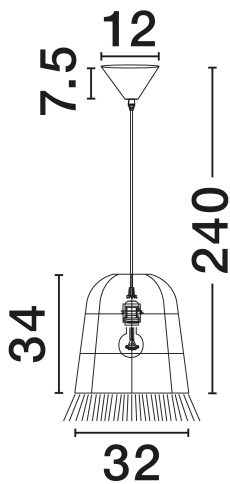

NOVA LUCE

PRODUCT DATASHEET

Version: 001

PRODUCT PHOTOGRAPH

TECHNICAL DRAWING

GENERAL INFORMATION

Product Code	9586615
Collection	Indoor
Product Category	Suspension
Product Family	Sorello
Mounting Location	Ceiling
Application Environment	Indoor
Specifications	N/A

DIMENSION & WEIGHT

LxWxH (cm)	D: 32 H: 240
Cut Out (cm)	N/A
Weight (Kgr)	2.6

MATERIAL & COLOR

Product Color	Natural & Blue & Sandy Black
Body Material	Hyacinth & Raffia & Rope & Steel

APPLICATION & MOUNTING

Ambient Working Temp.	Max 45°C
Type of Protection	IP20
Dimmable	Yes
Type of Dimming	N/A
Mounting type	Surface
Mounting Depth (cm)	N/A
Led Module Replaceable	Yes
Light Source	E27

NOVA LUCE S.A

Schimatari Viotias
32009, Greece

+30 22620 58 121
+30 22620 56 743

info@novaluce.com
www.novaluce.com

NOVA LUCE

PRODUCT DATASHEET

Version: 001

ELECTRICAL DATA

Power (Nominal)	1x12W
Input voltage (Nominal)	100-240V
Mains Frequency	50/60Hz

PHOTOMETRICAL DATA