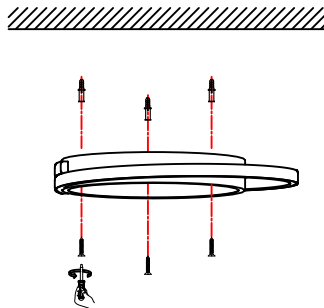

# NOVA LUCE

9081207

1

Turn off the general switch

2

Mark & drill holes  
Apply plastic anchors & tie up screws

3

Connect wires

4

Fix the mask in place

5

Turn on the general switch