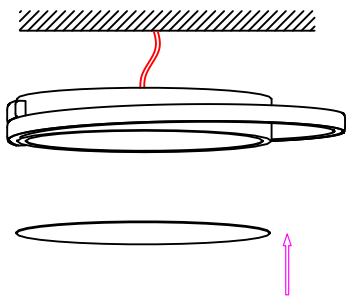

# NOVA LUCE

9081207

1

Turn off the general switch

2

Mark & drill holes  
Apply plastic anchors & tie up screws

3

Connect wires

4

Fix the mask in place

5

Turn on the general switch