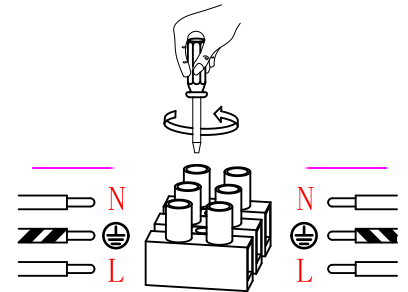

# NOVA LUCE

9081207

1

Turn off the general switch

2

Mark & drill holes  
Apply plastic anchors & tie up screws

3

Connect wires

4

Fix the mask in place

5

Turn on the general switch