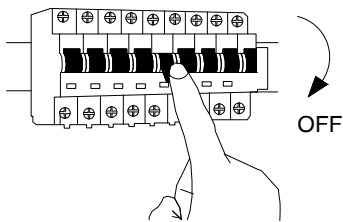

# NOVA LUCE

9081207

1

Turn off the general switch

2

Mark & drill holes  
Apply plastic anchors & tie up screws

3

Connect wires

4

Fix the mask in place

5

Turn on the general switch