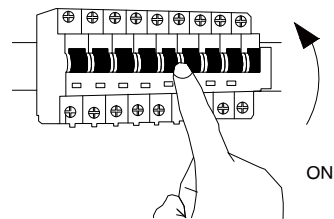

# NOVA LUCE

9081207

1

Turn off the general switch

2

Mark & drill holes  
Apply plastic anchors & tie up screws

3

Connect wires

4

Fix the mask in place

5

Turn on the general switch