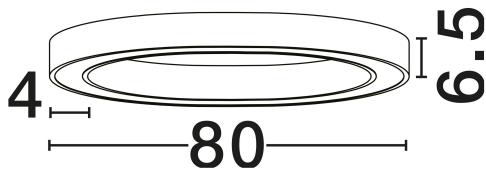

NOVA LUCE

PRODUCT DATASHEET

Version: 001

PRODUCT PHOTOGRAPH

GENERAL INFORMATION

Product Code	9558640
Collection	Indoor
Product Category	Ceiling
Product Family	Sting
Mounting Location	Ceiling
Application Environment	Indoor
Specifications	N/A

DIMENSION & WEIGHT

LxWxH (cm)	D: 80 W: 4 H: 7.8
Cut Out (cm)	N/A
Weight (Kgr)	4.8

MATERIAL & COLOR

Product Color	Sandy Black
Body Material	Aluminium & Acrylic

TECHNICAL DRAWING

APPLICATION & MOUNTING

Ambient Working Temp.	Max 45°C
Type of Protection	IP20
Dimmable	Yes
Type of Dimming	Triac
Mounting type	Surface
Mounting Depth (cm)	N/A
Led Module Replaceable	No
Light Source	LED

Power (Nominal)	50W
Input voltage (Nominal)	220-240V
Mains Frequency	50/60Hz

PHOTOMETRICAL DATA

Luminous Flux	2968lm
Color Temperature	3000K
Light Color (Designation)	Warm White

WARRANTY

Warranty	3 Years
----------	----------------