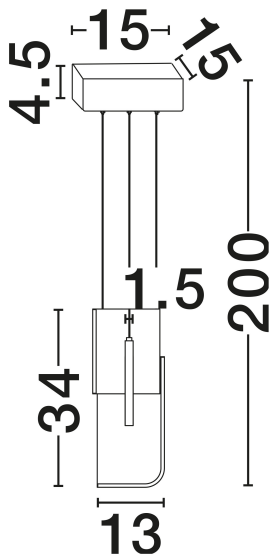

NOVA LUCE

PRODUCT DATASHEET

Version: 001

PRODUCT PHOTOGRAPH

TECHNICAL DRAWING

GENERAL INFORMATION

Product Code	9214208
Collection	Indoor
Product Category	Suspension
Product Family	Totem
Mounting Location	Ceiling
Application Environment	Indoor
Specifications	N/A

DIMENSION & WEIGHT

LxWxH (cm)	L: 15 W: 15 H: 200
Cut Out (cm)	N/A
Weight (Kgr)	2.1

MATERIAL & COLOR

Product Color	Silver Gray
Body Material	Metal & Acrylic

APPLICATION & MOUNTING

Ambient Working Temp.	Max 45°C
Type of Protection	IP20
Dimmable	Yes
Type of Dimming	Triac
Mounting type	Surface
Mounting Depth (cm)	N/A
Led Module Replaceable	No
Light Source	LED

Power (Nominal)	11W
Input voltage (Nominal)	220-240V
Mains Frequency	50/60Hz

PHOTOMETRICAL DATA

Luminous Flux	464lm
Color Temperature	3000K
Light Color (Designation)	Warm White

WARRANTY

Warranty	3 Years
----------	----------------