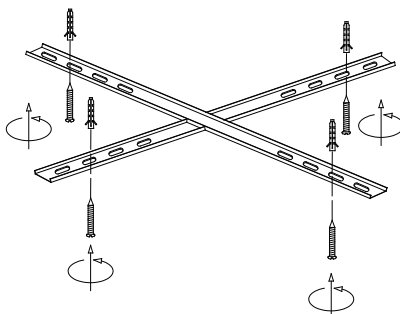

# NOVA LUCE

9187012

1

Turn off the general switch

2

Drill holes & apply plastic anchors  
With screws

3

Connect the wires

4

Apply the screws

5

apply the glass

6

Turn on the general switch