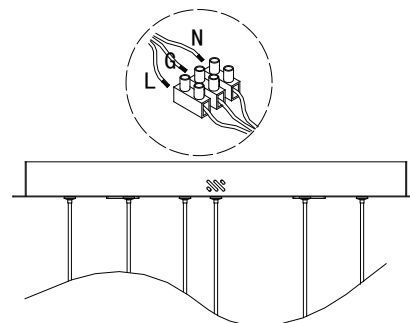

# NOVA LUCE

9187012

1

Turn off the general switch

2

Drill holes & apply plastic anchors  
With screws

3

Connect the wires

4

Apply the screws

5

apply the glass

6

Turn on the general switch