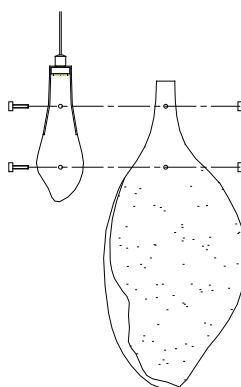

# NOVA LUCE

9187012

1

Turn off the general switch

2

Drill holes & apply plastic anchors  
With screws

3

Connect the wires

4

Apply the screws

5

apply the glass

6

Turn on the general switch