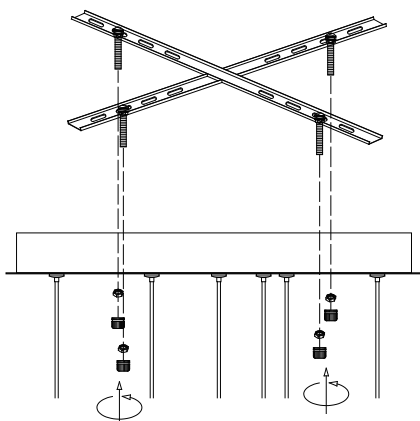

# NOVA LUCE

9187012

1

Turn off the general switch

2

Drill holes & apply plastic anchors  
With screws

3

Connect the wires

4

Apply the screws

5

apply the glass

6

Turn on the general switch