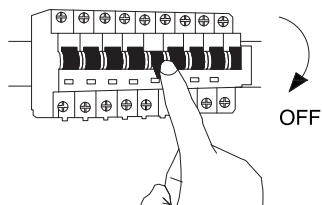

# NOVA LUCE

9187012

1

Turn off the general switch

2

Drill holes & apply plastic anchors  
With screws

3

Connect the wires

4

Apply the screws

5

apply the glass

6

Turn on the general switch