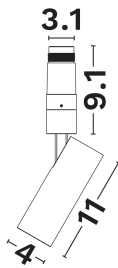

NOVA LUCE

PRODUCT DATASHEET

Version: 001

PRODUCT PHOTOGRAPH

TECHNICAL DRAWING

COMPATIBLE WITH

— On/Off Driver: N/A

— Triac Driver: N/A

— Dali Driver: N/A

GENERAL INFORMATION

Product Code	9492821
Product Category	Systems
Product Family	Imagine Lighting Systems
Mounting Location	Ceiling
Application Environment	Indoor

DIMENSION & WEIGHT

LxWxH (cm)	D: 4 H: 11
Cut out (cm)	N/A
Weight (Kgr)	N/A

Power (Nominal)	6
Input voltage (Nominal)	48Vdc
Mains Frequency	50/60Hz
Output voltage	N/A
Output Current	N/A
Power Factor	N/A
Efficiency	N/A
SVM	N/A
Pst	N/A
Class	III

PHOTOMETRICAL DATA

Luminous Flux	395
Luminous Efficacy	65.8
Color Temperature	3000
Light Color (Designation)	Warm White
CRI	>90
SDCM	<3
Beam Angle	24
UGR	<6