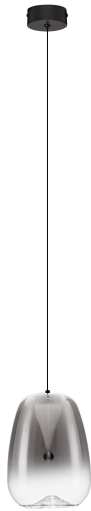

NOVA LUCE

PRODUCT DATASHEET

Version: 001

PRODUCT PHOTOGRAPH

TECHNICAL DRAWING

GENERAL INFORMATION

Product Code	9009174
Collection	Indoor
Product Category	Suspension
Product Family	Oblo
Mounting Location	Ceiling
Application Environment	Indoor
Specifications	N/A

DIMENSION & WEIGHT

LxWxH (cm)	D: 16 H: 227
Cut Out (cm)	N/A
Weight (Kgr)	0.5

MATERIAL & COLOR

Product Color	Gradient Smokey Grey & Matt Black
Body Material	Glass & Metal

APPLICATION & MOUNTING

Ambient Working Temp.	Max 45°C
Type of Protection	IP20
Dimmable	No
Type of Dimming	N/A
Mounting type	Surface
Mounting Depth (cm)	N/A
Led Module Replaceable	No
Light Source	LED

Power (Nominal)	3W
Input voltage (Nominal)	220-240V
Mains Frequency	50/60Hz

PHOTOMETRICAL DATA

Luminous Flux	120lm
Color Temperature	3000K
Light Color (Designation)	Warm White

WARRANTY

Warranty	3 Years
----------	----------------