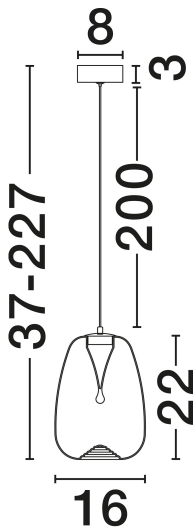

NOVA LUCE

PRODUCT DATASHEET

Version: 001

PRODUCT PHOTOGRAPH

TECHNICAL DRAWING

GENERAL INFORMATION

Product Code	9009174
Collection	Indoor
Product Category	Suspension
Product Family	Oblo
Mounting Location	Ceiling
Application Environment	Indoor
Specifications	N/A

DIMENSION & WEIGHT

LxWxH (cm)	D: 16 H: 227
Cut Out (cm)	N/A
Weight (Kgr)	0.5

MATERIAL & COLOR

Product Color	Gradient Smokey Grey & Matt Black
Body Material	Glass & Metal

APPLICATION & MOUNTING

Ambient Working Temp.	Max 45°C
Type of Protection	IP20
Dimmable	No
Type of Dimming	N/A
Mounting type	Surface
Mounting Depth (cm)	N/A
Led Module Replaceable	No
Light Source	LED

Power (Nominal)	3W
Input voltage (Nominal)	220-240V
Mains Frequency	50/60Hz

PHOTOMETRICAL DATA

Luminous Flux	120lm
Color Temperature	3000K
Light Color (Designation)	Warm White

WARRANTY

Warranty	3 Years
----------	----------------