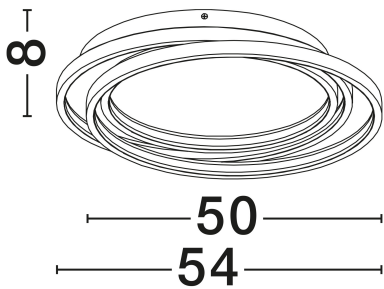

NOVA LUCE

PRODUCT DATASHEET

Version: 001

PRODUCT PHOTOGRAPH

TECHNICAL DRAWING

GENERAL INFORMATION

Product Code	9001096
Collection	Indoor
Product Category	Ceiling
Product Family	Arbor
Mounting Location	Ceiling
Application Environment	Indoor
Specifications	N/A

DIMENSION & WEIGHT

LxWxH (cm)	D1: 54 D2: 50 H: 8
Cut Out (cm)	N/A
Weight (Kgr)	3.45

MATERIAL & COLOR

Product Color	Matt Black
Body Material	Metal & Acrylic

APPLICATION & MOUNTING

Ambient Working Temp.	Max 45°C
Type of Protection	IP20
Dimmable	Yes
Type of Dimming	Triac
Mounting type	Surface
Mounting Depth (cm)	N/A
Led Module Replaceable	No
Light Source	LED

Power (Nominal)	33W
Input voltage (Nominal)	220-240V
Mains Frequency	50/60Hz

PHOTOMETRICAL DATA

Luminous Flux	1067lm
Color Temperature	3000K
Light Color (Designation)	Warm White

WARRANTY

Warranty	3 Years
----------	----------------