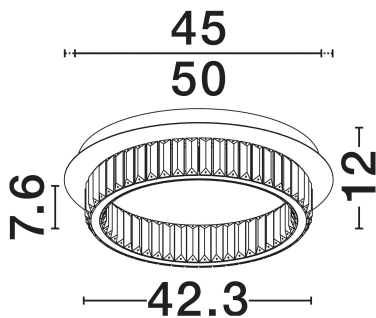

NOVA LUCE

PRODUCT DATASHEET

Version: 001

PRODUCT PHOTOGRAPH

TECHNICAL DRAWING

GENERAL INFORMATION

Product Code	9333071
Collection	Indoor
Product Category	Ceiling
Product Family	Aurelia
Mounting Location	Wall
Application Environment	Indoor
Specifications	N/A

DIMENSION & WEIGHT

LxWxH (cm)	D: 50 H: 12
Cut Out (cm)	N/A
Weight (Kgr)	6

MATERIAL & COLOR

Product Color	Chrome
Body Material	Metal & Crystal

APPLICATION & MOUNTING

Ambient Working Temp.	Max 45°C
Type of Protection	IP20
Dimmable	Yes
Type of Dimming	Triac
Mounting type	Surface
Mounting Depth (cm)	N/A
Led Module Replaceable	No
Light Source	LED

Power (Nominal)	29W
Input voltage (Nominal)	220-240V
Mains Frequency	50/60Hz

PHOTOMETRICAL DATA

Luminous Flux	1450lm
Color Temperature	3500K
Light Color (Designation)	Warm White

WARRANTY

Warranty	3 Years
----------	----------------