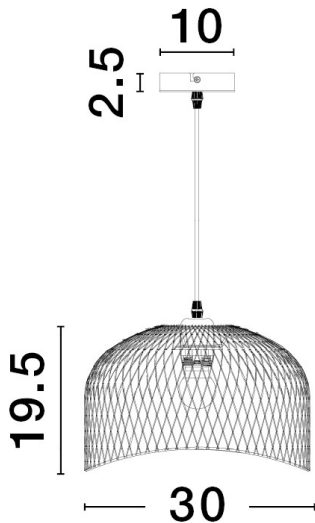

TECHNICAL DRAWING

GENERAL INFORMATION

Product Code	9555802
Collection	Decorative
Product Category	Suspension
Product Family	Lyron
Mounting Location	Ceiling
Application Environment	Indoor

DIMENSION & WEIGHT

LxWxH (cm)	D: 30 H: 120
Cut out (cm)	N/A
Weight (Kgr)	1.0

MATERIAL & COLOR

Product Color	Matt White
Body Material	Metal & Wood

APPLICATION & MOUNTING

Ambient Working Temp.	Max 45 oC
Type of Protection	IP20
Dimmable	Depends on the lamp
Type of Dimming (Optional)	N/A
Mounting type	Ceiling
Mounting Depth (cm)	N/A
Led Module Replaceable	Yes
Light Source	LED E27

NOVA LUCE S.A

Schimatari Viotias
32009, Greece

+30 22620 58 121
+30 22620 56 743

info@novaluce.com
www.novaluce.com