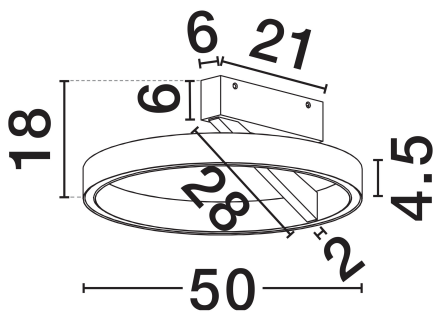

## TECHNICAL DRAWING

## DIMENSION & WEIGHT

LxWxH (cm)	D: 50 H: 18
Cut Out (cm)	N/A
Weight (Kgr)	2.5