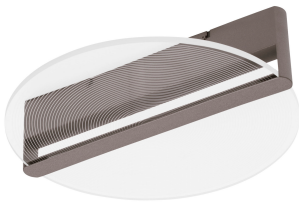

NOVA LUCE

PRODUCT DATASHEET

Version: 001

PRODUCT PHOTOGRAPH

TECHNICAL DRAWING

GENERAL INFORMATION

Product Code	9054448
Collection	Indoor
Product Category	Ceiling
Product Family	Noah
Mounting Location	Wall
Application Environment	Indoor
Specifications	N/A

DIMENSION & WEIGHT

LxWxH (cm)	D: 44.5 W: 42 H: 12.3
Cut Out (cm)	N/A
Weight (Kgr)	1.4

MATERIAL & COLOR

Product Color	Coffee Brown
Body Material	Aluminium & Acrylic

APPLICATION & MOUNTING

Ambient Working Temp.	Max 45°C
Type of Protection	IP20
Dimmable	Yes
Type of Dimming	Triac
Mounting type	Surface
Mounting Depth (cm)	N/A
Led Module Replaceable	No
Light Source	LED