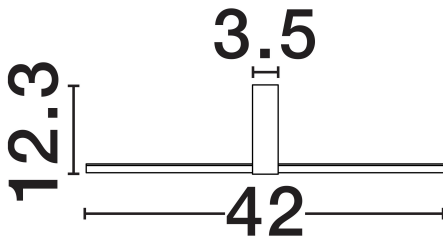

NOVA LUCE

PRODUCT DATASHEET

Version: 001

PRODUCT PHOTOGRAPH

TECHNICAL DRAWING

GENERAL INFORMATION

Product Code	9054448
Collection	Indoor
Product Category	Ceiling
Product Family	Noah
Mounting Location	Wall
Application Environment	Indoor
Specifications	N/A

DIMENSION & WEIGHT

LxWxH (cm)	D: 44.5 W: 42 H: 12.3
Cut Out (cm)	N/A
Weight (Kgr)	1.4

MATERIAL & COLOR

Product Color	Coffee Brown
Body Material	Aluminium & Acrylic

APPLICATION & MOUNTING

Ambient Working Temp.	Max 45°C
Type of Protection	IP20
Dimmable	Yes
Type of Dimming	Triac
Mounting type	Surface
Mounting Depth (cm)	N/A
Led Module Replaceable	No
Light Source	LED

Power (Nominal)	29W
Input voltage (Nominal)	220-240V
Mains Frequency	50/60Hz

PHOTOMETRICAL DATA

Luminous Flux	1865lm
Color Temperature	3000K
Light Color (Designation)	Warm White

WARRANTY

Warranty	3 Years
----------	----------------