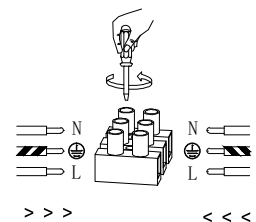

# NOVA LUCE

9009177

1

Turn off the general switch

2

Drill holes & apply plastic anchors  
With screws

3

Connect the wires

4

Apply the side screws

5

Instal glass shade

6

Turn on the general switch