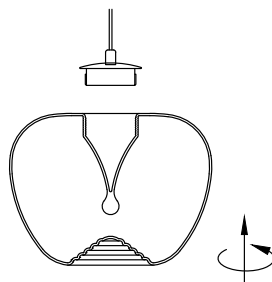

# NOVA LUCE

9009177

1

Turn off the general switch

2

Drill holes & apply plastic anchors  
With screws

3

Connect the wires

4

Apply the side screws

5

Instal glass shade

6

Turn on the general switch