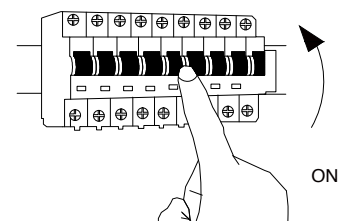

# NOVA LUCE

9009177

1

Turn off the general switch

2

Drill holes & apply plastic anchors  
With screws

3

Connect the wires

4

Apply the side screws

5

Instal glass shade

6

Turn on the general switch