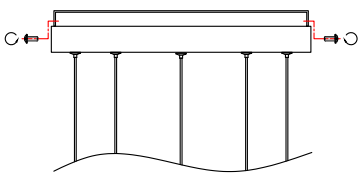

# NOVA LUCE

9009177

1

Turn off the general switch

2

Drill holes & apply plastic anchors  
With screws

3

Connect the wires

4

Apply the side screws

5

Instal glass shade

6

Turn on the general switch