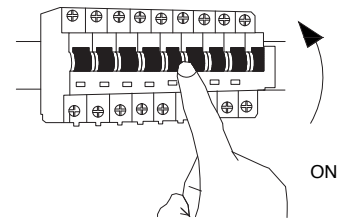

NOVA LUCE

9058300 9058910 9058400
9058600 9058800 9058910

1

Turn off the general switch

2

Drill a hole & apply plastic anchor

3

Apply the screw

4

Connect the wires

5

Apply the product in to place

6

Turn on the general switch