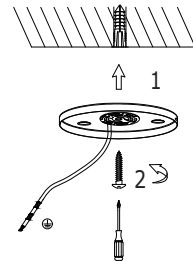

NOVA LUCE

9058300 9058910 9058400
9058600 9058800 9058910

1

Turn off the general switch

2

Drill a hole & apply plastic anchor

3

Apply the screw

4

Connect the wires

5

Apply the product in to place

6

Turn on the general switch