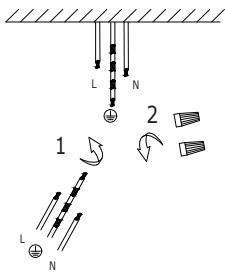

NOVA LUCE

9058300 9058910 9058400
9058600 9058800 9058910

1

Turn off the general switch

2

Drill a hole & apply plastic anchor

3

Apply the screw

4

Connect the wires

5

Apply the product in to place

6

Turn on the general switch