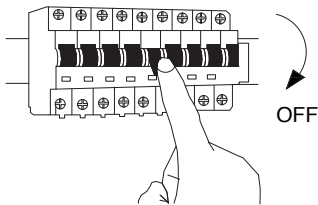

NOVA LUCE

9058300 9058910 9058400
9058600 9058800 9058910

1

Turn off the general switch

2

Drill a hole & apply plastic anchor

3

Apply the screw

4

Connect the wires

5

Apply the product in to place

6

Turn on the general switch