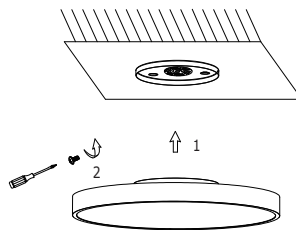

NOVA LUCE

9058300 9058910 9058400
9058600 9058800 9058910

1

Turn off the general switch

2

Drill a hole & apply plastic anchor

3

Apply the screw

4

Connect the wires

5

Apply the product in to place

6

Turn on the general switch